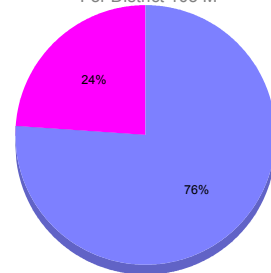

Goal, New, Dropped, Gain/Loss

Comparison of Membership Gain/Loss

Current Year Compared to the Previous Year

Gender Comparison 2010-2011

For District 105 M

Oct/Nov/Dec

Male Female