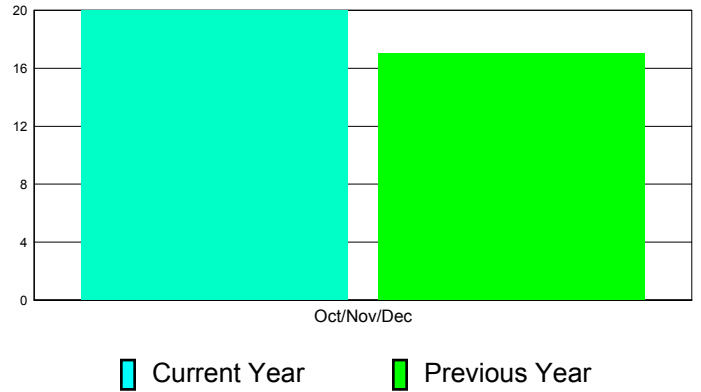

Comparison of Membership Gain/Loss

Current Year Compared to the Previous Year