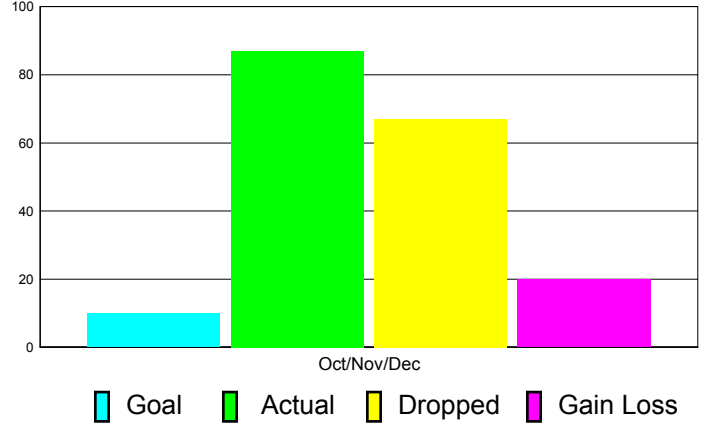

Membership Results 2011-2012

Goal, New, Dropped, Gain/Loss